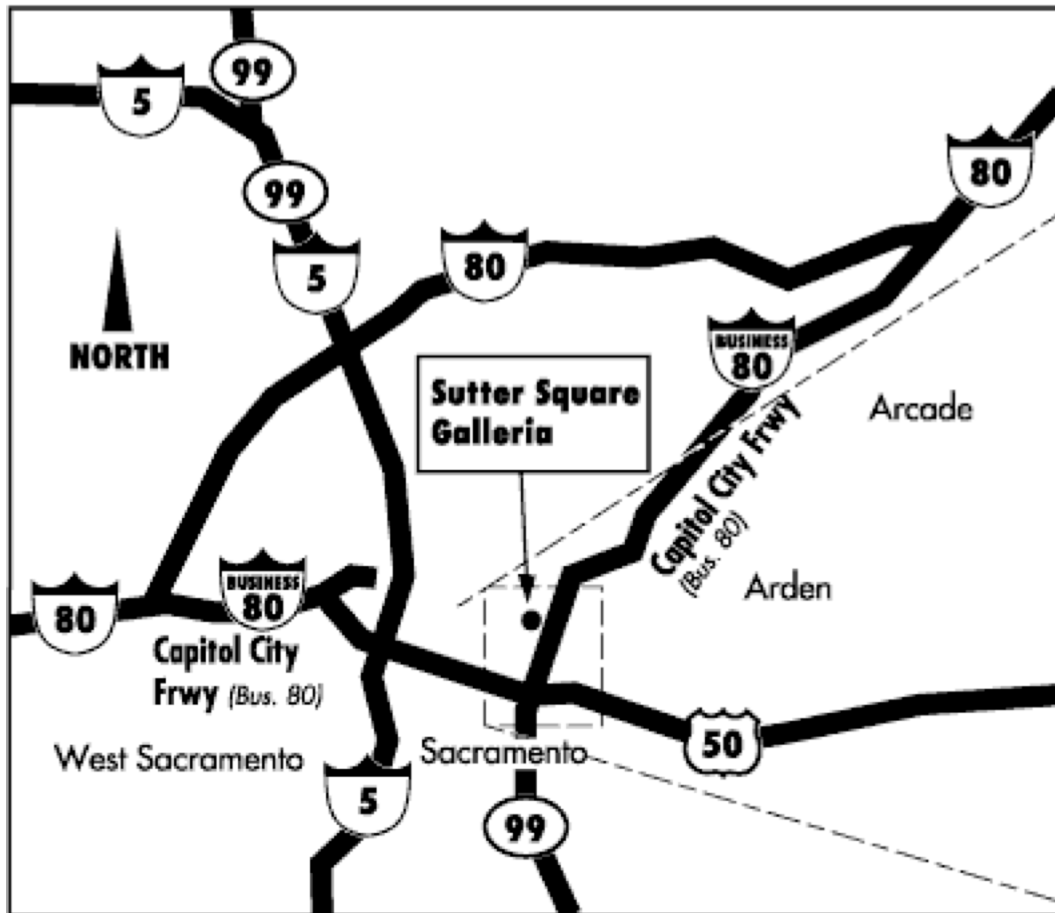

Sutter Square Galleria

2901 K Street

Sacramento, CA

Located between 29th & 30th and J & K streets

Driving directions

Capital City Freeway (Business I-80) Northbound

Take the N Street exit. Continue north on 30th Street for three blocks and turn left on K Street. Turn right into the parking garage.

Capital City Freeway (Business I-80) Southbound

Take the J Street exit. At the first stoplight (immediately after the exit), turn left on J Street. Turn right into the parking garage.