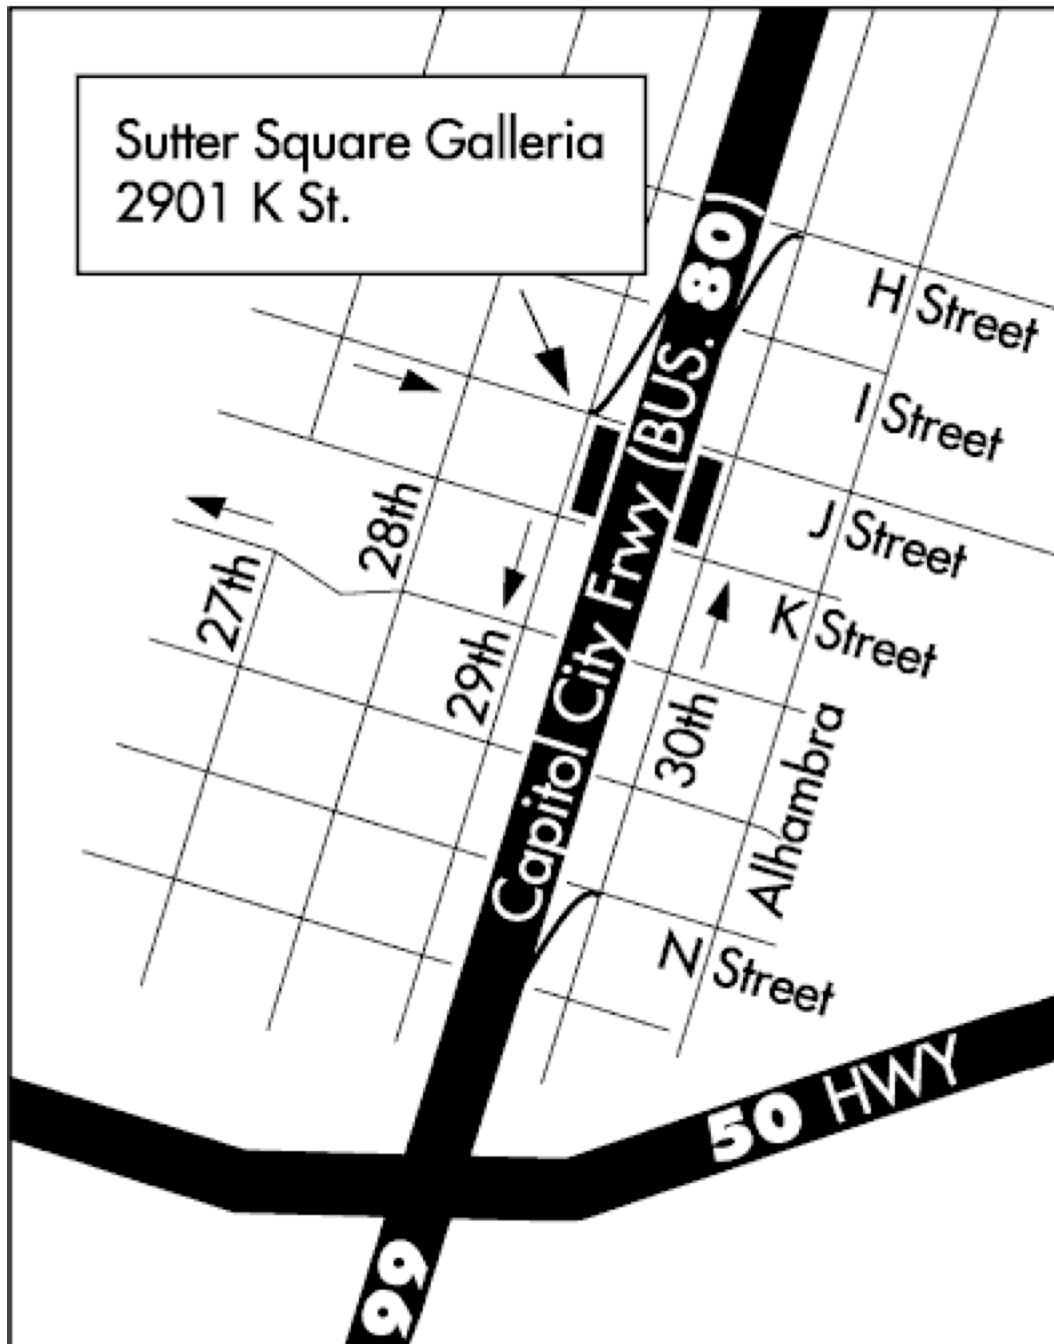

Sutter Square Galleria

2901 K Street

Sacramento, CA

Located between 29th & 30th and J & K streets

Driving directions

Capital City Freeway (Business I-80) Northbound

Take the N Street exit. Continue north on 30th Street for three blocks and turn left on K Street. Turn right into the parking garage.

Capital City Freeway (Business I-80) Southbound

Take the J Street exit. At the first stoplight (immediately after the exit), turn left on J Street. Turn right into the parking garage.